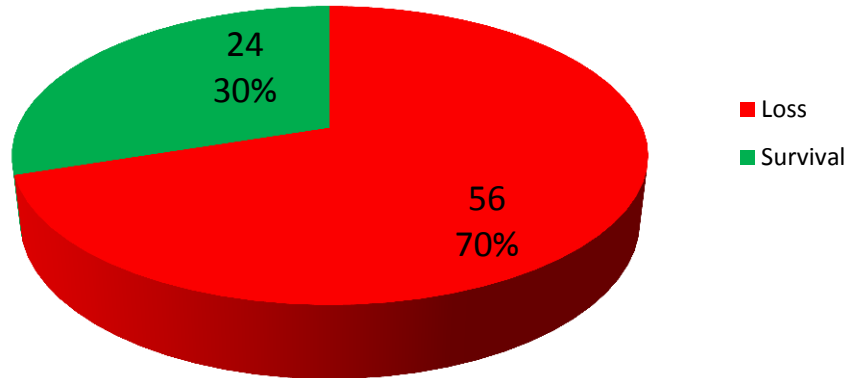

Winter Loss / Survival Survey 2016/2017 Dunn County Beekeepers Association

30 Beekeepers reporting
80 Hives reported

Winter Loss / Survival (80 hives)

Number of Treated vs Non Treated Hives

Number of Fed vs Not Fed Hives