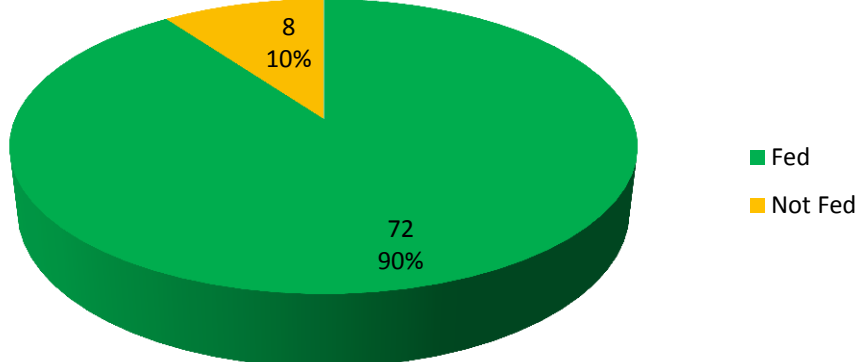

Winter Loss / Survival Survey 2016/2017 Dunn County Beekeepers Association

30 Beekeepers reporting
80 Hives reported

Winter Loss / Survival (80 hives)

Number of Treated vs Non Treated Hives

Number of Fed vs Not Fed Hives