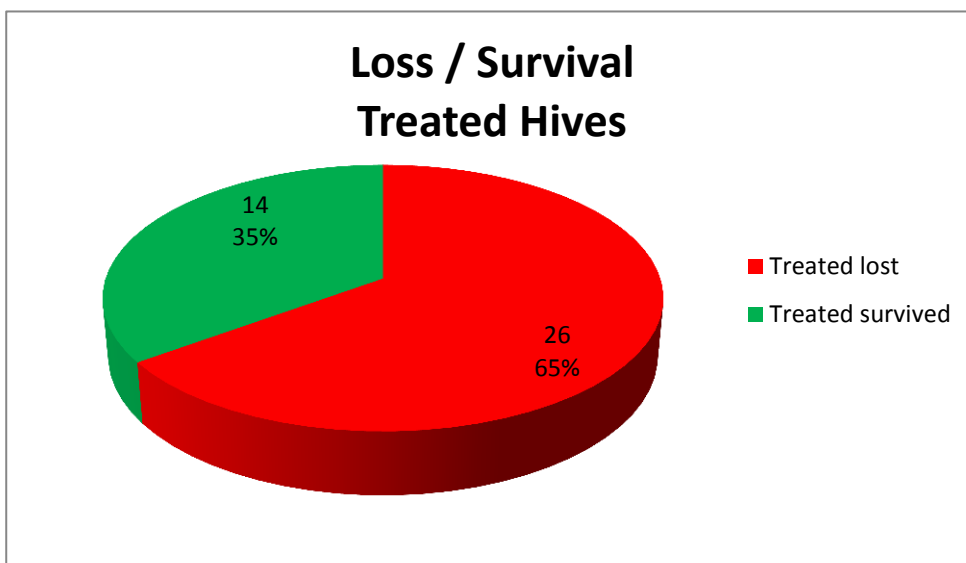

Winter Loss / Survival Survey 2014/2015 Dunn County Beekeepers Association