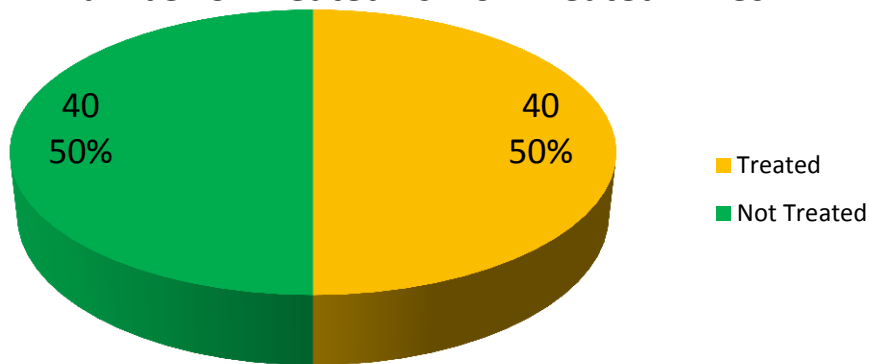

Winter Loss / Survival Survey 2016/2017 Dunn County Beekeepers Association

30 Beekeepers reporting
80 Hives reported

Winter Loss / Survival (80 hives)

Number of Treated vs Non Treated Hives

Number of Fed vs Not Fed Hives