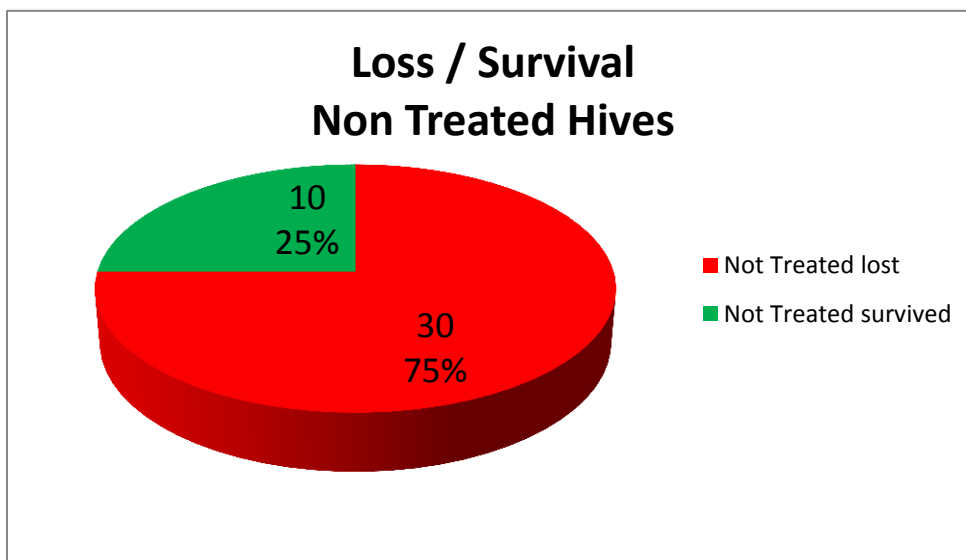

Winter Loss / Survival Survey 2014/2015 Dunn County Beekeepers Association