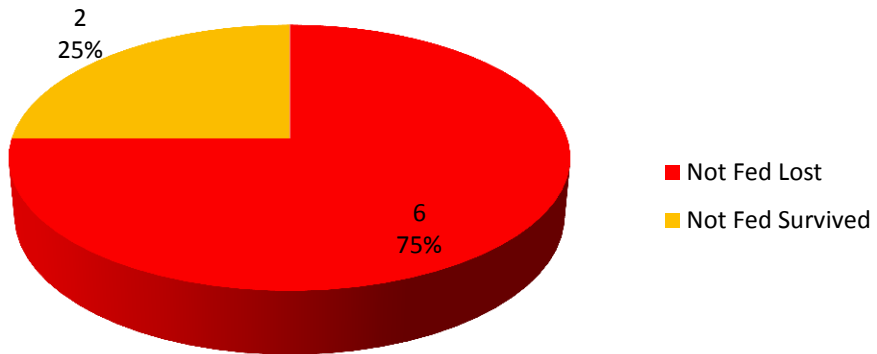

Winter Loss / Survival Survey 2014/2015 Dunn County Beekeepers Association

Loss / Survival Not Fed Hives